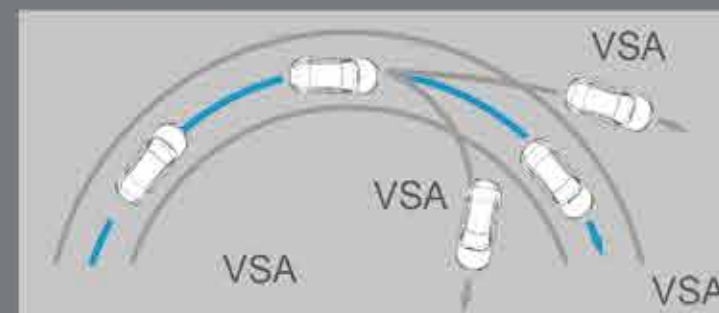

VEHICLE STABILITY ASSIST (VSA)

During an oversteer or understeer condition, VSA can brake individual wheels and/or reduce engine power to help restore your intended course.